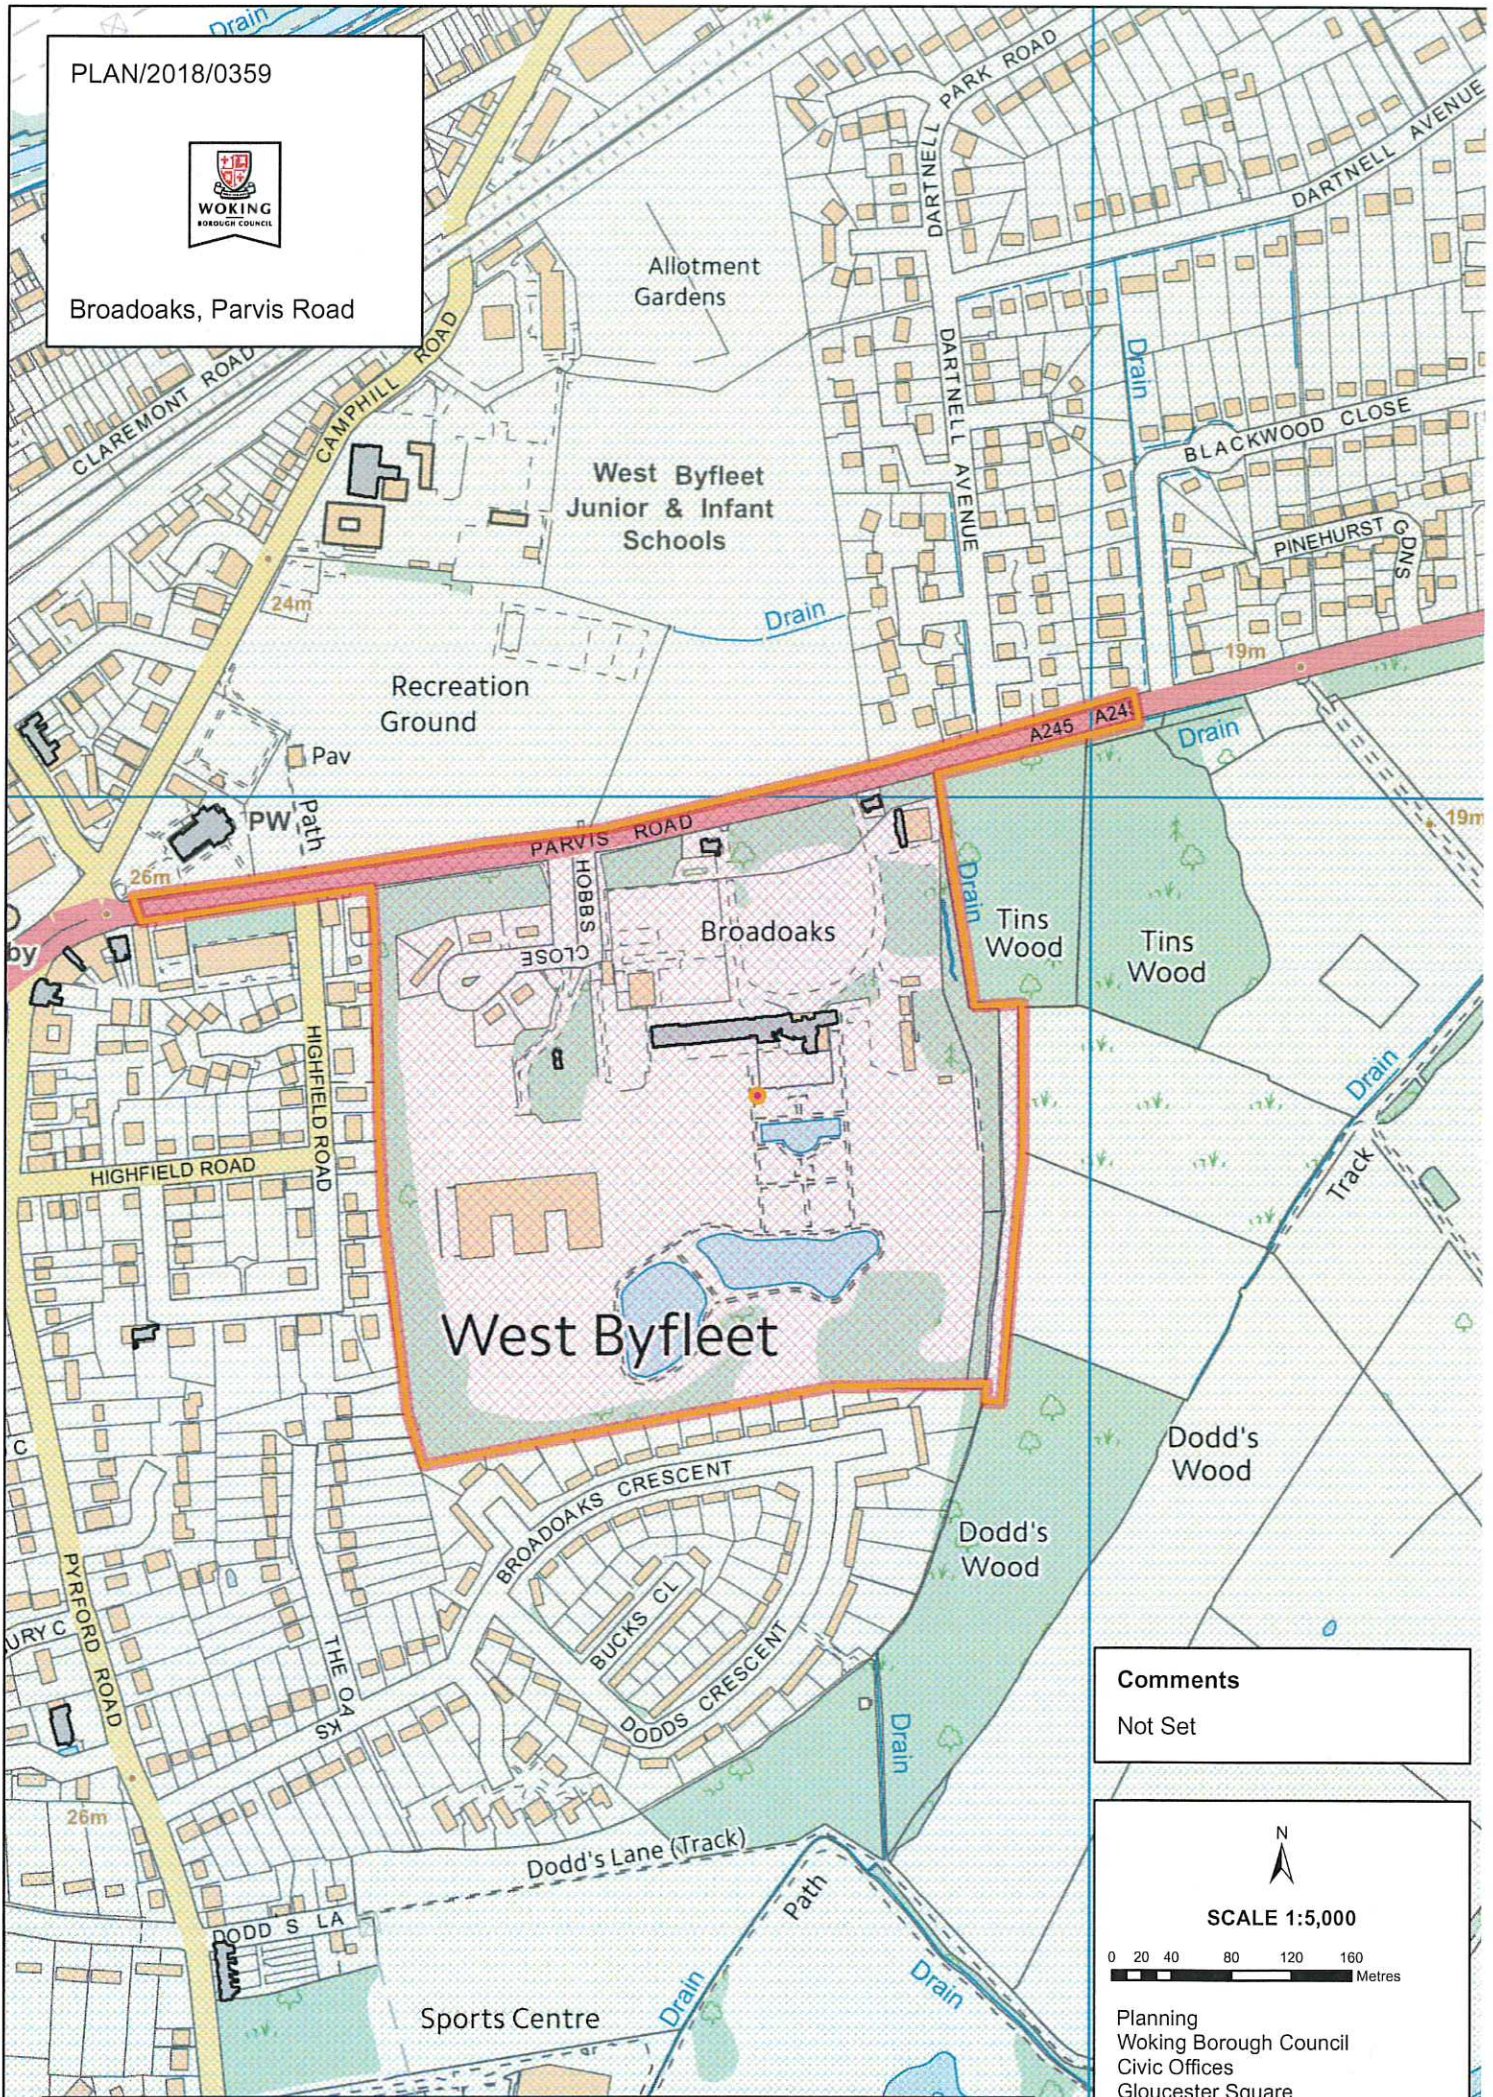

PLAN/2018/0359

Broadoaks, Parvis Road

Comments  
Not Set

Planning  
Woking Borough Council  
Civic Offices  
Gloucester Square  
Woking, Surrey GU21 6YL

© Crown copyright and database rights 2018 Ordnance Survey 100025452. This product is produced in part from PAF and multiple residence data which is owned by Royal Mail Group Limited and / or Royal Mail Group PLC. All Rights Reserved, Licence no. 100025452.